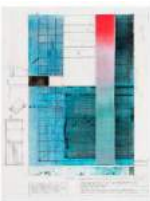

\$6200 framed

Deb Sokolow  
*Visualizing Architectural Attempts to Continually Construct Sacred Water Features, 2021*  
Graphite, crayon, colored pencil, pastel and collage on paper  
30h x 22w x 1d in  
Framed: 37h x 29w x 2 1/4d in

\$6200 framed

Deb Sokolow  
*Visualizing Retail Environments Choreographed to Create Different Levels of Drama, 2021*  
Graphite, crayon, colored pencil, pastel and collage on paper  
30h x 22w x 1d in  
Framed: 37h x 29w x 2 1/4d in

\$6200

Deb Sokolow  
*Floorplan for the Condo for the International Art Curator, 2019*  
Graphite, crayon, coloured pencil, pastel, and collage on paper  
30h x 22w x 1d in  
Framed: 34h x 26w in

\$6200

Deb Sokolow  
*Visualizing Triangular-Shaped Rooms, 2023*  
Graphite, crayon, colored pencil, pastel and collage on paper  
8 1/2h x 11w x 1d in  
Framed: 15 1/2h x 18w in

\$2300 ●

Deb Sokolow  
*Visualizing an Interstitial Zone of Space, 2023*  
Graphite, crayon, colored pencil, pastel and collage on paper  
11h x 8 1/2w x 1d in  
Framed: 18h x 15 1/2w in