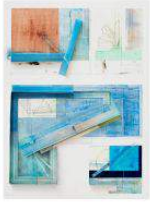

Deb Sokolow
Visualizing Architectural Attempts to Continually Construct Sacred Water Features, 2021
Graphite, crayon, colored pencil, pastel and collage on paper
30h x 22w x 1d in
Framed: 37h x 29w x 2 1/4d in

$6200 framed