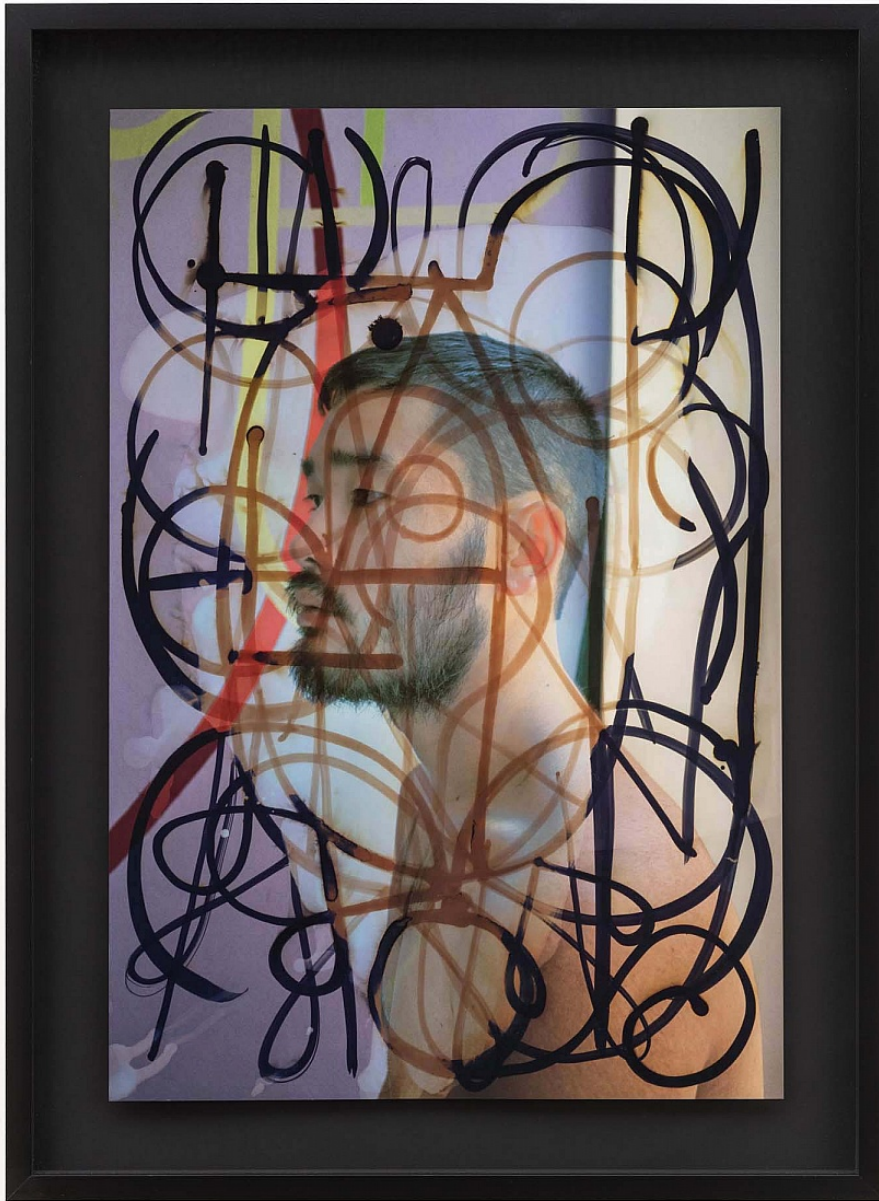

Elijah Burgher
Prince of the Power of the Air, 2020
Ink and bleach on inkjet print
19h x 13w in
\$3300 framed
(Available)

Elijah Burgher
The door, by no human hand, open, 2020
Ink and bleach on inkjet print
11 3/4h x 16 1/2w in
\$2750 framed
(Available)

Elijah Burgher
Bathing devil, 2020
Ink and bleach on inkjet print
19h x 13w in
\$3300 framed
(Available)

Elijah Burgher

The Grail-searchers are dead and don't know it, 2020

Ink and bleach on inkjet print

16 1/2h x 11 3/4w in

\$2750 framed

(Available)

WESTERN EXHIBITIONS 1709 W Chicago Ave., Chicago IL 60622 USA
(312) 480-8390 | westernexhibitions.com | scott@westernexhibitions.com

Elijah Burgher

And in between an evergreen pine and a red wound (between the legs) and violets where blood has spilled on the brown earth, 2020

Elijah Burgher
Fool-killer in the branches waiting, 2020
Ink and bleach on inkjet print
19h x 13w in
\$3300 framed
(Sold)

Elijah Burgher

The virgin is covered in a veil with dark spots on it, 2020

Ink and bleach on inkjet print