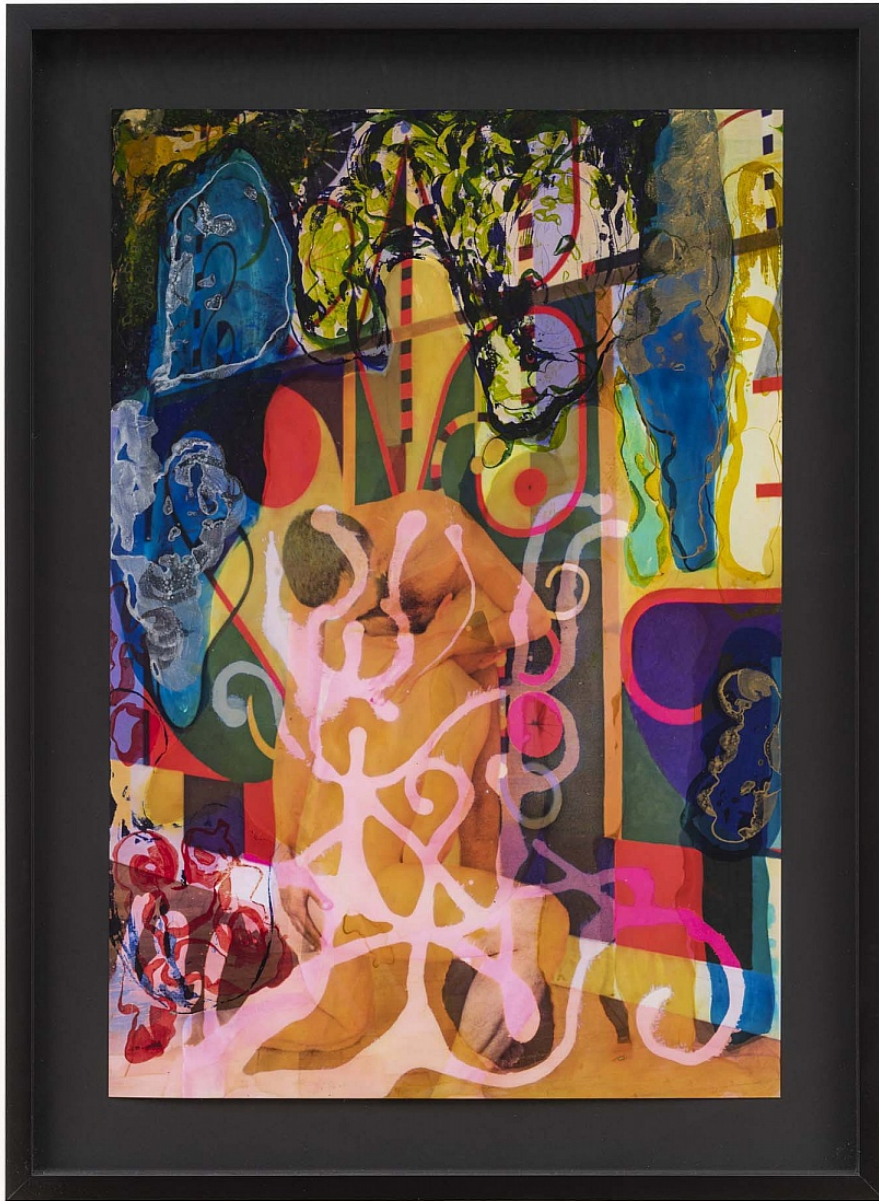

Elijah Burgher
Prince of the Power of the Air, 2020
Ink and bleach on inkjet print
19h x 13w in
\$3300 framed
(Available)

Elijah Burgher
The door, by no human hand, open, 2020
Ink and bleach on inkjet print
11 3/4h x 16 1/2w in
\$2750 framed
(Available)

Elijah Burgher
Siriso Sitta Sinoda, 2020
Ink and bleach on inkjet print
13h x 19w in
\$3300 framed
(Available)

Elijah Burgher

Of the mystic marriage & the consecration of the elements, 2020

Ink and bleach on inkjet print

16 1/2h x 11 3/4w in

\$2750 framed

(Available)

WESTERN EXHIBITIONS 1709 W Chicago Ave., Chicago IL 60622 USA
(312) 480-8390 | westernexhibitions.com | scott@westernexhibitions.com

Elijah Burgher
This is the way Christ died, 2020
Ink and bleach on inkjet print
11 3/4h x 16 1/2w in
\$2750 framed
(Available)

16 1/2h x 11 3/4w in

\$2750 framed

(Available)

WESTERN EXHIBITIONS 1709 W Chicago Ave., Chicago IL 60622 USA
(312) 480-8390 | westernexhibitions.com | scott@westernexhibitions.com

Elijah Burgher

And in between an evergreen pine and a red wound (between the legs) and violets where blood has spilled on the brown earth, 2020