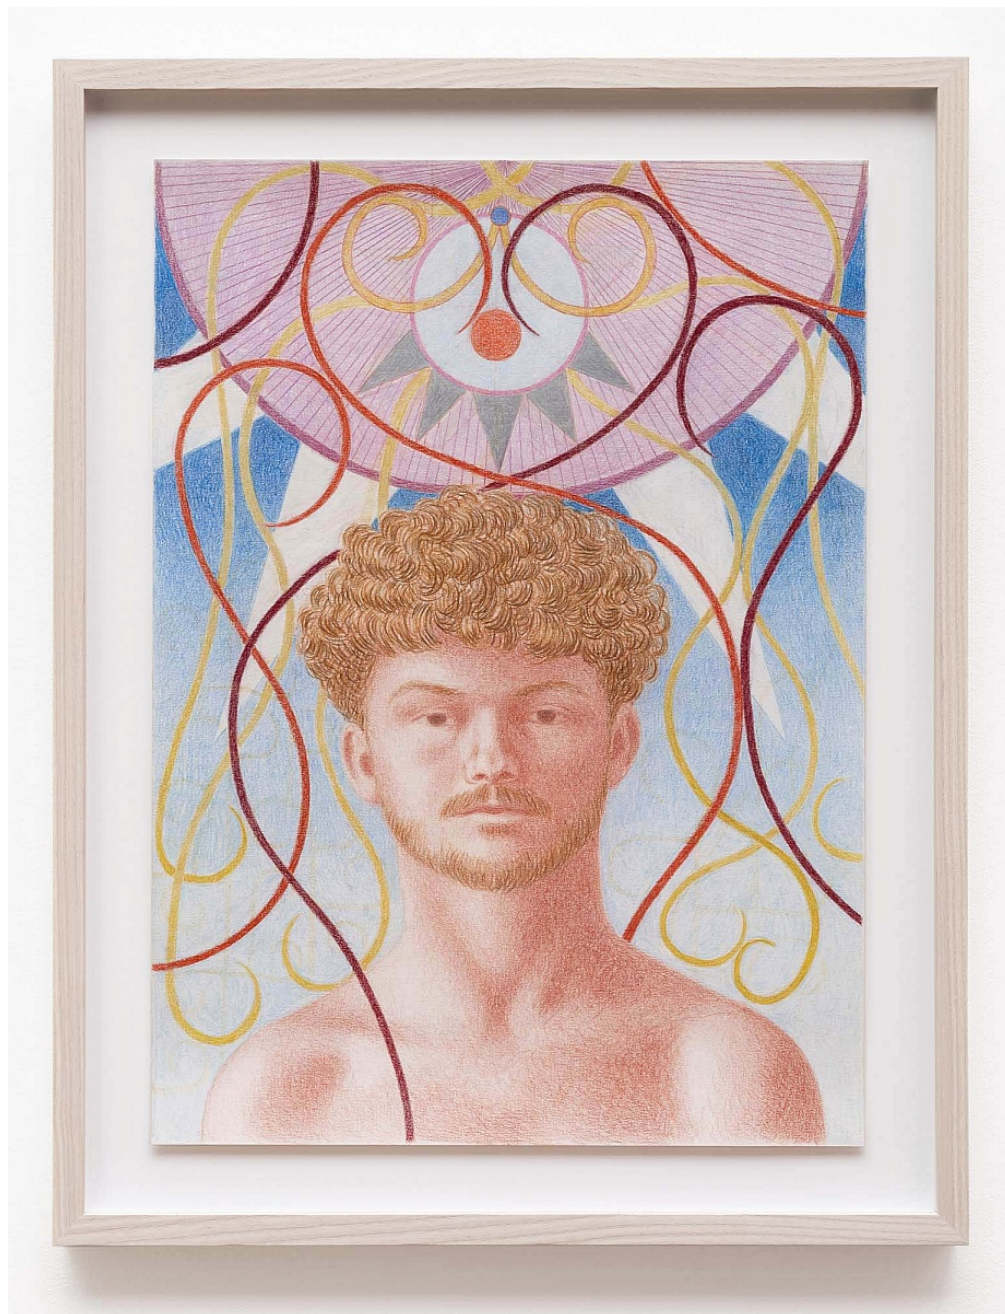

Elijah Burgher
Prince of the Power of the Air, 2020
Ink and bleach on inkjet print
19h x 13w in
\$3300 framed
(Available)

Elijah Burgher
The door, by no human hand, open, 2020
Ink and bleach on inkjet print
11 3/4h x 16 1/2w in
\$2750 framed
(Available)

Elijah Burgher
Fool-killer in the branches waiting, 2020
Ink and bleach on inkjet print
19h x 13w in
\$3300 framed
(Sold)

Elijah Burgher

The virgin is covered in a veil with dark spots on it, 2020

Ink and bleach on inkjet print

11 3/4h x 16 1/2w in

\$2750 framed

(Available)

WESTERN EXHIBITIONS 1709 W Chicago Ave., Chicago IL 60622 USA
(312) 480-8390 | westernexhibitions.com | scott@westernexhibitions.com

Elijah Burgher
Venereal Machine (Solar Phallic Princess), 2019
colored pencil on paper
27h x 20w in
\$8500 framed
(Sold)

Elijah Burgher
Bright Phoebus, 2020
colored pencil on paper
19 1/2h x 14 1/8w in
\$5250 framed
(Available)

Elijah Burgher
Nude ghosts, 2017

Stratagraph (pressure print) mounted on red plexiglass with cleats
Suite of 18 unique prints. 114 x 96 as installed. 23 1/2 x 18 inches each.
\$20,000
(Available)