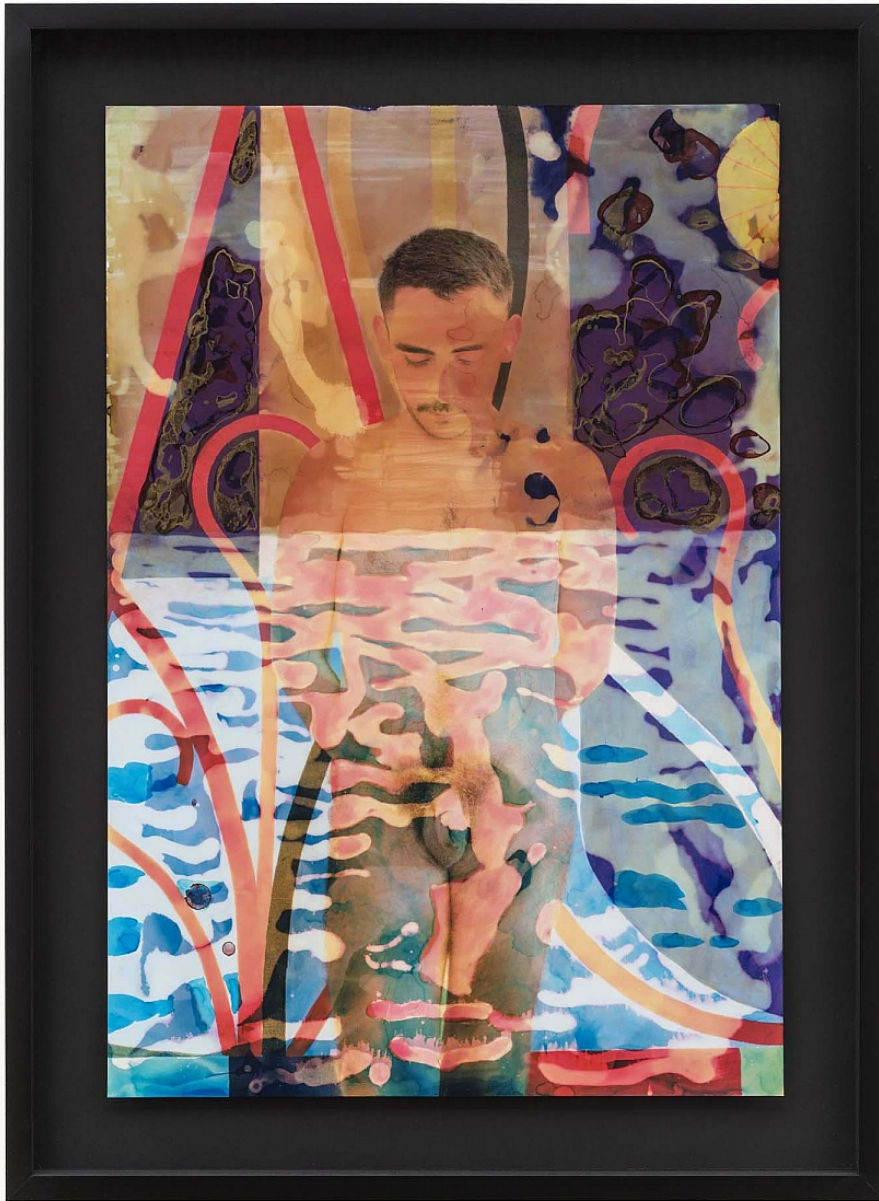

Elijah Burgher
Puzzled knights, 2020
Ink and bleach on inkjet print
11 3/4h x 16 1/2w in
$2750 framed
(Available)