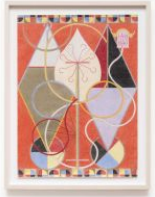

\$2750 framed

Elijah Burgher  
*Fool-killer in the branches waiting*, 2020  
Ink and bleach on inkjet print  
19h x 13w in

\$3300 framed

Elijah Burgher  
*The virgin is covered in a veil with dark spots on it*, 2020  
Ink and bleach on inkjet print  
11 3/4h x 16 1/2w in

\$2750 framed

Elijah Burgher  
*Venereal Machine (Solar Phallic Princess)*, 2019  
colored pencil on paper  
27h x 20w in

\$8500 framed

Elijah Burgher  
*Bright Phoebus*, 2020  
colored pencil on paper  
19 1/2h x 14 1/8w in